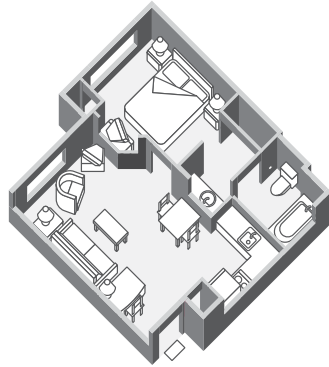

STUDIO SUITE

1-BEDROOM SUITE

2-BEDROOM SUITE

SUITE AMENITIES

Spacious suites · Studios, one- and two-bedrooms · Fully equipped kitchens with full-sized refrigerator, stove, microwave and coffeemaker · ADA-accessible rooms · Free Wi-Fi · Complimentary Paul Mitchell products