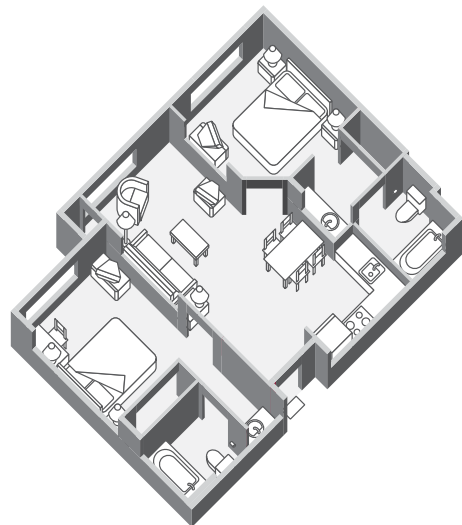

STUDIO SUITE

1-BEDROOM SUITE

2-BEDROOM SUITE

SUITE AMENITIES

Spacious suites · Studios, one- and two-bedrooms · Fully equipped kitchens with full-sized refrigerator, stove, microwave and coffeemaker · ADA-accessible rooms · Free Wi-Fi · Complimentary Paul Mitchell products

IN-SUITE AMENITIES

All suites with studio, one-bedroom,
and two-bedroom floor plans

Separate living, working, eating and sleeping areas

Fully equipped kitchens, complete with a refrigerator,
microwave, dishwasher and cookware